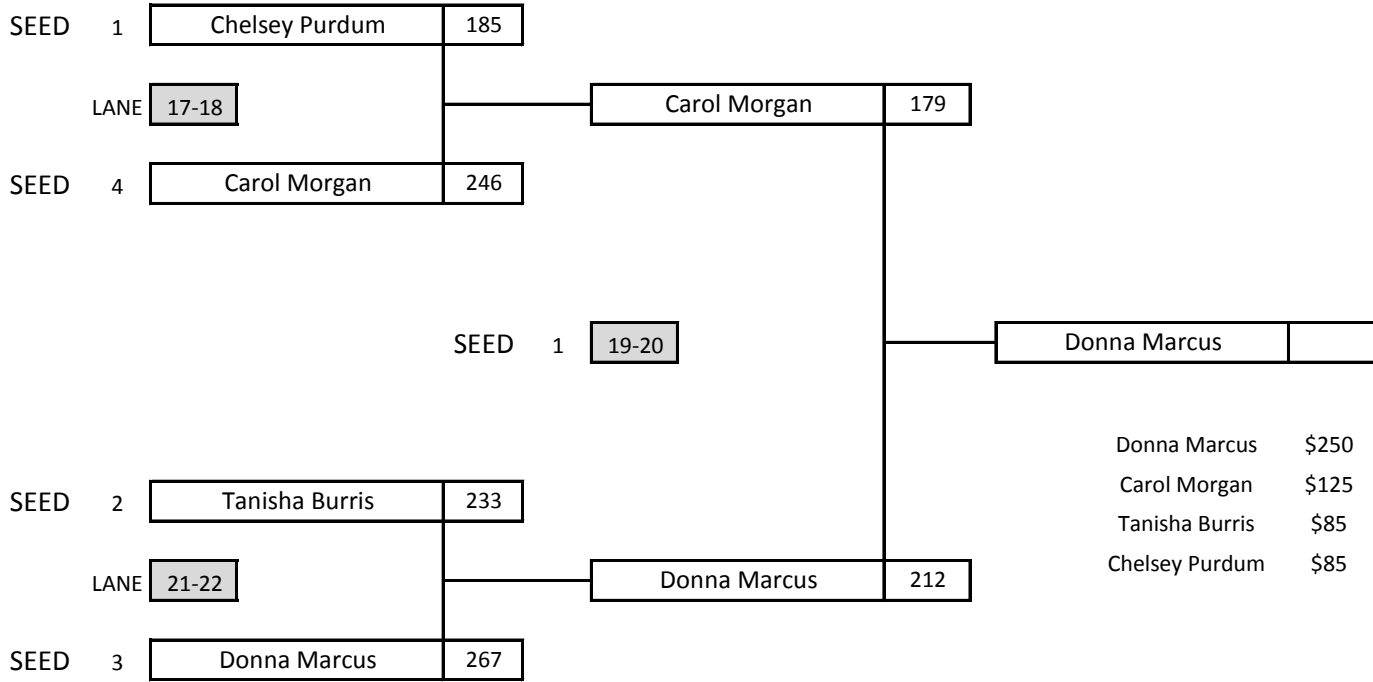

SEMI'S

CHAMPIONSHIP

- Donna Marcus \$250
- Carol Morgan \$125
- Tanisha Burris \$85
- Chelsey Purdum \$85